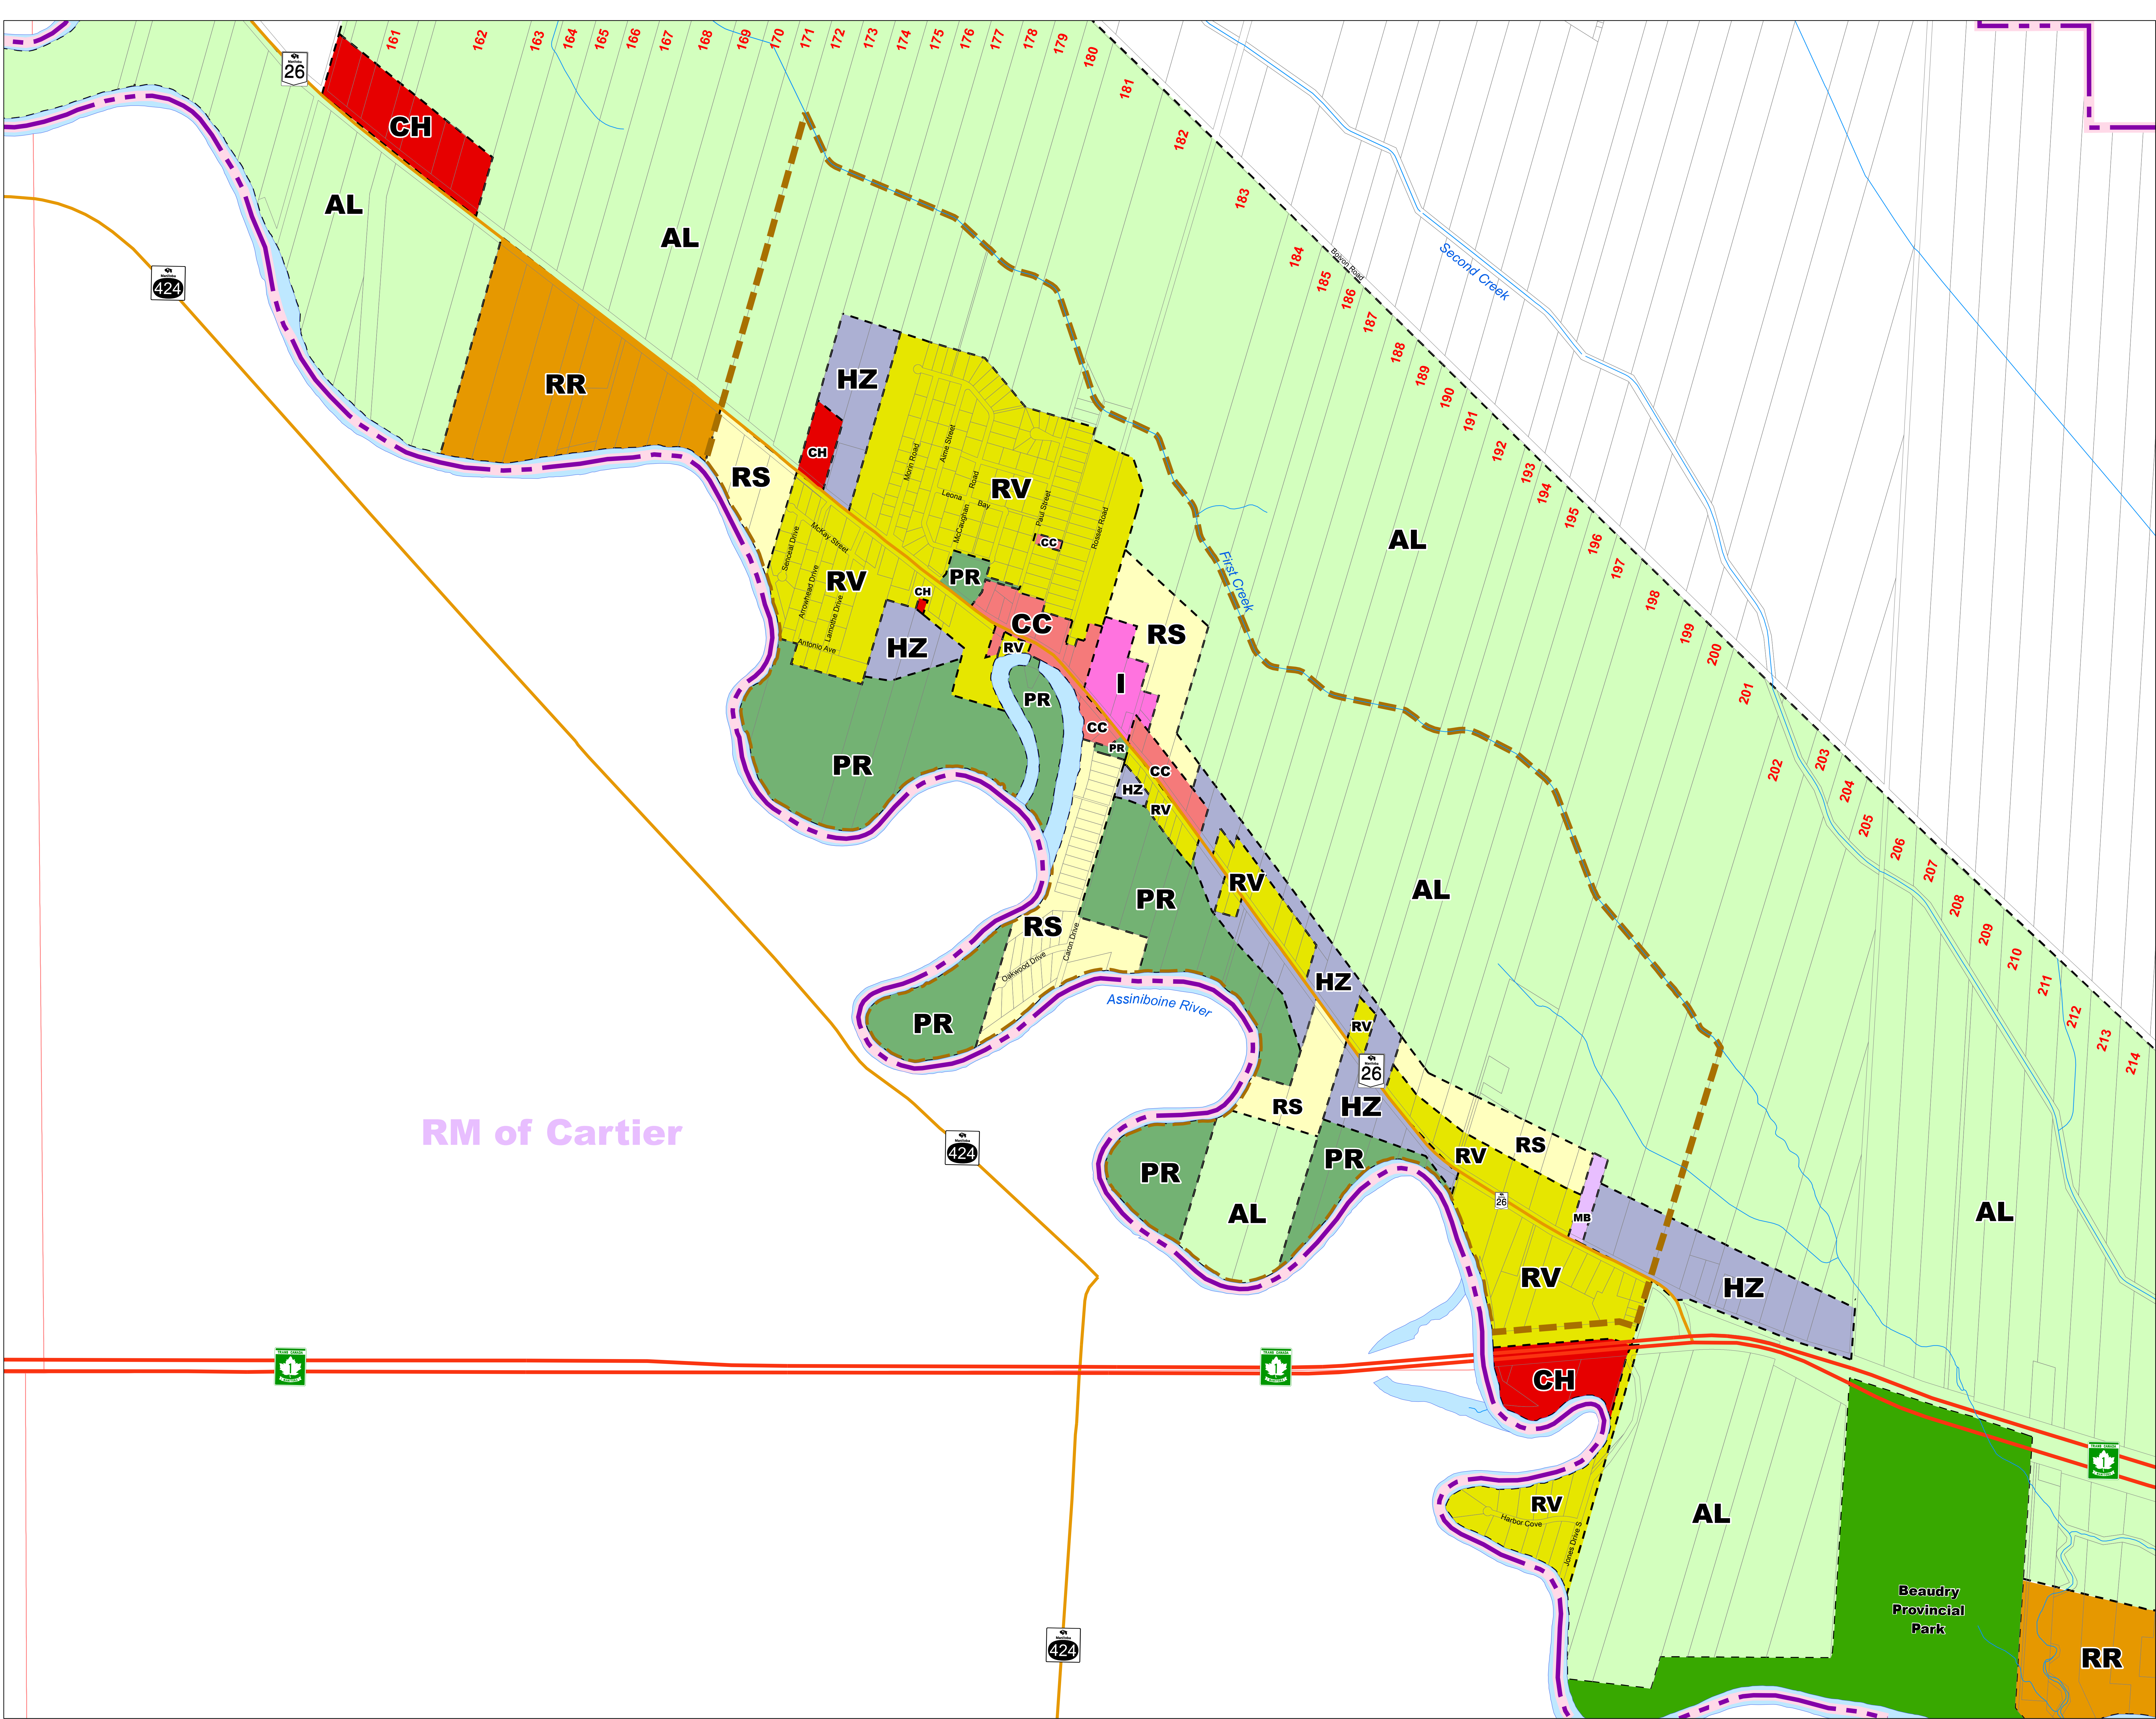

RM of Cartier

Beaudry Provincial Park

424

26

424

424

CH

AL

AL

RR

RS

HZ

CH

RV

RV

PR

CC

RS

PR

CC

PR

HZ

RV

PR

RV

AL

PR

RS

PR

AL

RS

HZ

PR

RV

RV

CH

HZ

RV

AL

RR

161

162

163

164

165

166

167

168

169

170

171

172

173

174

175

176

177

178

179

180

181

182

183

184

185

186

187

188

189

190

191

192

193

194

195

196

197

198

199

200

201

202

203

204

205

206

207

208

209

210

211

212

213

214