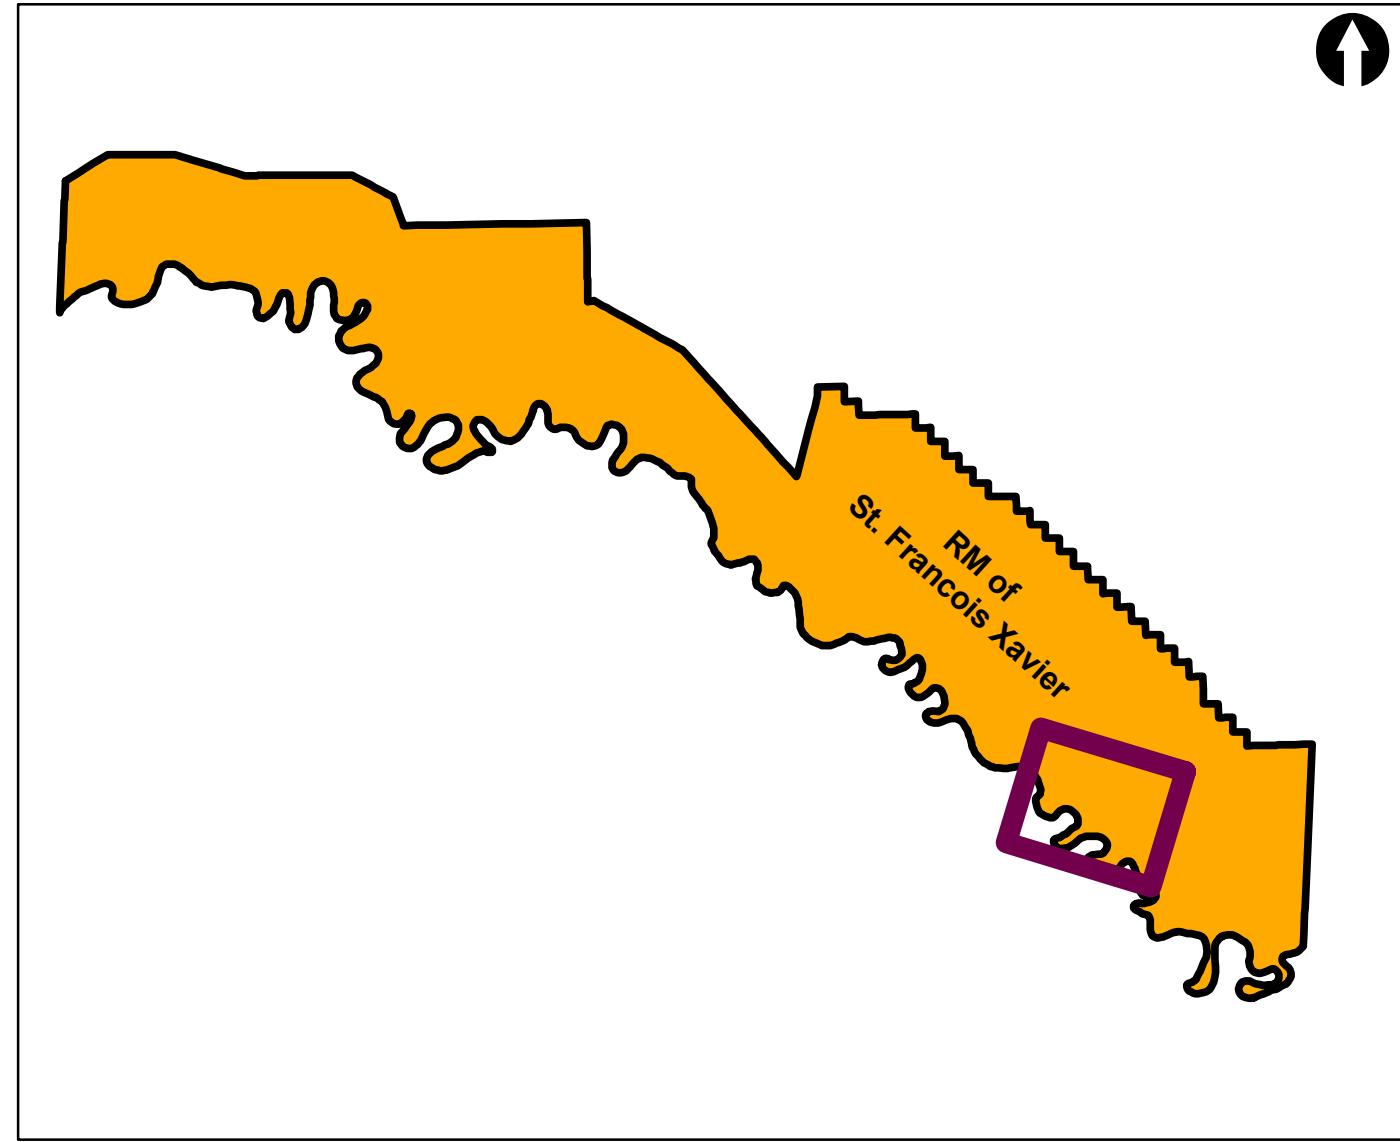

MAP 2
St. Francois Xavier Village

Key Map

LEGEND

- AG - Agricultural General Zone
- AL - Agricultural Limited Zone
- CC - Commercial Central Zone
- CH - Commercial Highway Zone
- HZ - Holding Zone
- I - Institutional Zone
- MB - Industrial Business Zone
- MG - Industrial General Zone
- PR - Parks and Recreation Zone
- RS - Residential Single-Family Zone
- RV - Residential Village Zone
- RR - Rural Residential Zone
- Municipal Boundary
- Secondary Plan (13-2010) Boundary

192

193

194

195

196

197

198

199

200

201

202

203

204

205

206

207

208

209

210

211

212

213

214